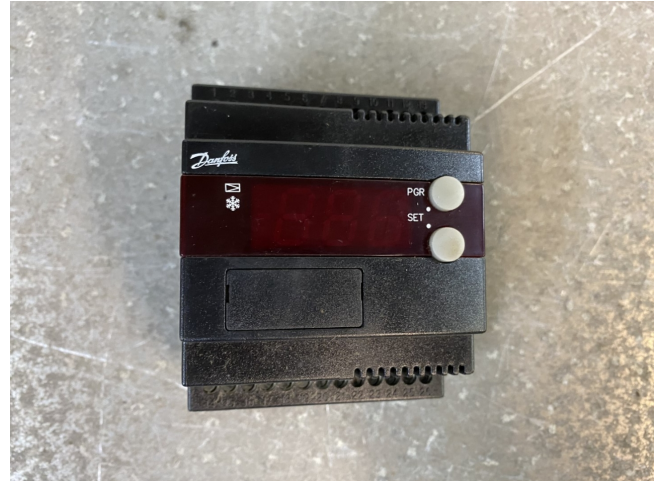

Danfoss EKC 315A

Specifications

Brand	Danfoss
Type	EKC 315A
Specification	Controller

Description

Used Danfoss EKC 315A

Used Danfoss EKC 315A Controller.